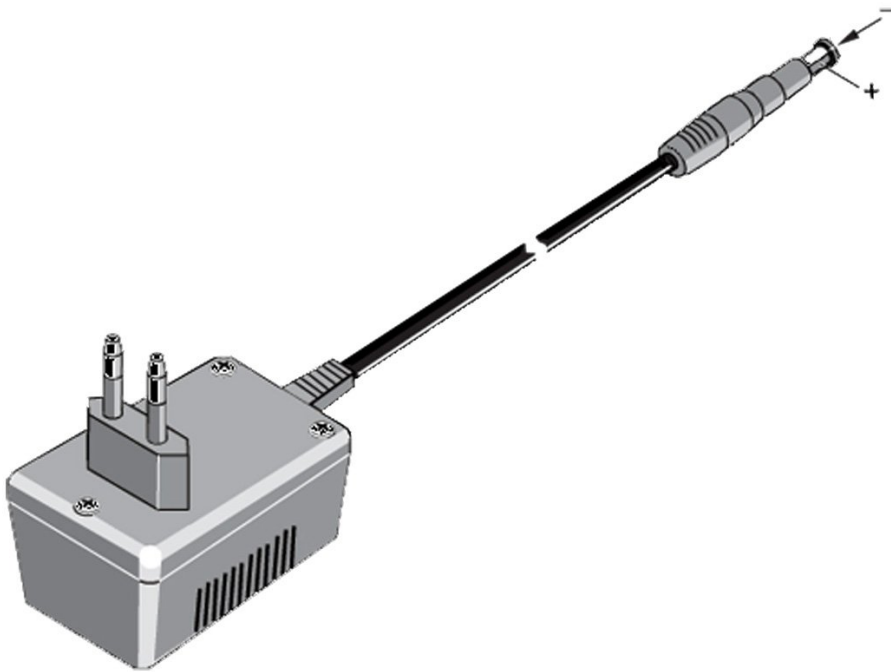

技术资料

Fluke PM8907电源适配器/电池充电器

主要特性

808 is equipped with a male receptacle plug that must be connected to a line cord appropriate for local use. (Line cord not included) A North American line plug adapter is included.

产品概述: Fluke PM8907电源适配器/电池充电器

Provides power cord operation and charging for ScopeMeter 90 and 120 series as well as for the Fluke 43 and 43B Power Quality Analyzer and some accessories.

产品规格: Fluke PM8907电源适配器/电池充电器

型号

PM8907/830

PM8907电源适配器/电池充电器

-
- Replacement Power Adapter Universal L6
-

Fluke. 让您的工作畅通无阻。

福禄克测试仪器（上海）有限公司 电话：400-810-3435 ©2025 福禄克公司
04/2025

北京福禄克世禄仪器维修和服务有限公司 电
话：400-615-1563

未经许可，本文档禁止修改