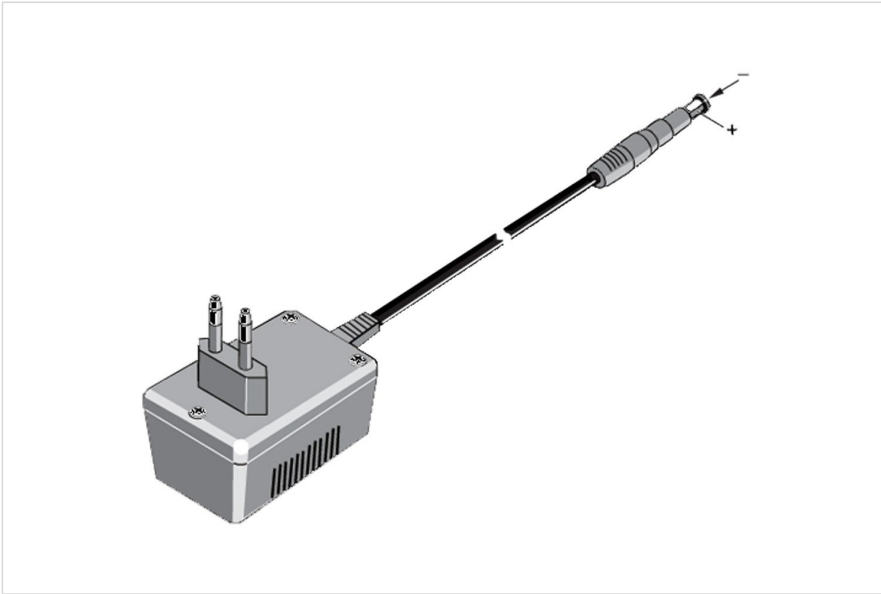

技术资料

Fluke PM8907电源适配器/电池充电器

主要特性

808 is equipped with a male receptacle plug that must be connected to a line cord appropriate for local use. (Line cord not included) A North American line plug adapter is included.

产品概述: Fluke PM8907电源适配器/电池充电器

Provides power cord operation and charging for ScopeMeter 90 and 120 series as well as for the Fluke 43 and 43B Power Quality Analyzer and some accessories.

产品规格: Fluke PM8907电源适配器/电池充电器

型号

PM8907/830

PM8907电源适配器/电池充电器

-
- Replacement Power Adapter Universal L6
-

Fluke. 让您的工作畅通无阻。

福禄克测试仪器（上海）有限公司 电话：400-810-3435 ©2025 福禄克公司
04/2025

北京福禄克世禄仪器维修和服务有限公司 电
话：400-615-1563

未经许可，本文档禁止修改