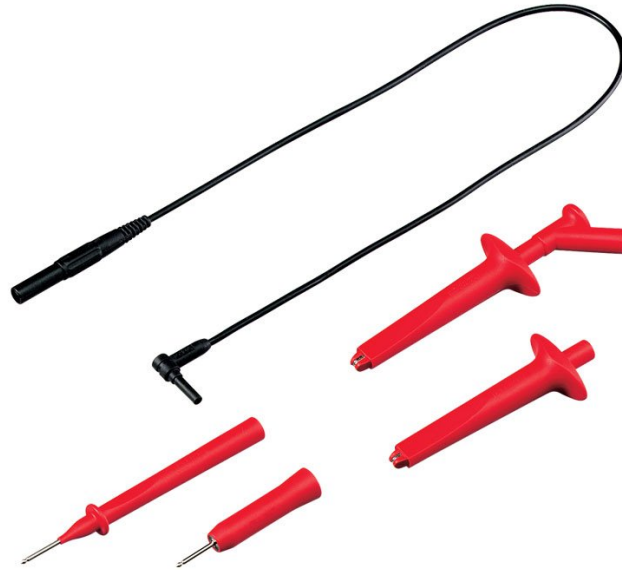

技术资料

Fluke AS200-G 探头附件组，红色

产品概述: Fluke AS200-G 探头附件组，红色

适用VPS200和PM8918系列的探头附件组。

产品规格: Fluke AS200-G 探头附件组，红色

型号

Fluke AS200 R

AS200-R 探头附件组，红色

Set includes 600V CAT III / 1000V CAT II rated:

- Industrial Alligator for Probe
 - 2-mm Test Probe for Probe
 - 2-mm Test Probe for Banana
 - Industrial Alligator for Banana
 - Ground Lead 4-mm Banana
-